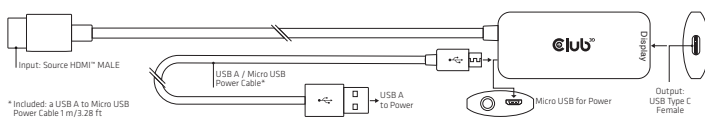

UPC code:

841615101979

Description:

The Club 3D CAC-1332 is an HDMI™ to USB C Active adapter which allows you to transmit an HDMI™ Signal into a USB C DisplayPort supported Display. This product supports resolutions of up to 4096x2160@60Hz. This adapter is Uni-Directional it only works from an HDMI™ Source device to an USB C DisplayPort supported display. It is equipped with an USB micro USB to supply power, the maximum power needed is 5V/1A.

Note: This adapter will only work on USB Type-C Displays that are self powered!

Please use one of our extension cables to connect from the adapter to your devices - such as the CAC-1522 or the CAC-1535 - you can find more information at www.club-3d.com or contact us at support@club-3d.com.

Features:

This product has many features that enable it to perform in a superior manner. Among those features you will find:

- HDMI™ 2.0 support :
  - HDCP 1.4 / 2.2
  - 8/10/12/ Bit Deep Color
  - Status and Control Data Channel (SCDC)
- Professional quality Adapter
- This Adapter is Uni - Directional because its an Active Adapter.
- Backwards compatible to earlier HDMI™ versions, however supported resolutions will be limited to the versions
- Supports resolution up to 4K60Hz
- Supports Hot Plug Detect
- Gold plated connectors
- Bundled with a USB A to Micro USB cable for External power support - 5V/1A
- ABS Housing material

Note: This adapter will only work on USB Type-C Displays that are self powered!

OS Support:

- All

In the box:

- HDMI™ to USB C 4K60Hz Active Adapter M/F
- USB A to Micro USB Power Cable 1 m/3.28 ft

Available Interfaces

Input:

- HDMI™ Type A Male
- Micro USB Female

Output:

- USB Type C Female

Other info:

- Box size: 14.5 x 14.5 x 4.5cm 5.71 x 5.71 x 1.77 inch
- Device size: 25.2 cm / 9.92 inch
- USB (Power) Cable length approx.: 1 m/3.28 ft
- Connector dimensions:
  - Unit: 7.15 x 3.11 x 1.2 cm / 2.81 x 1.22 x 0.47 inch
  - HDMI™ Connector: 2.1 x 1.76 x 0.83 cm / 0.83 x 0.69 x 0.33 inch
- Device Weight: 29 gr / 1.02 oz
- USB Cable Weight: 21 gr / 0.75 oz
- Box Weight: 45 gr / 1.59 oz
- LDPE Bag Weight: 8 gr / 0.28 oz
- Total Weight: 103 gr / 3.63 oz
- Meets ROHS, FCC, and CE EMI requirements

Please use one of our Extension/Adapter cables to connect to your devices: In case you need assistance to choose the correct cable, please visit our website www.club-3d.com or feel free to mail us at support@club-3d.com and it will be our pleasure to assist you.

Input:

Output: