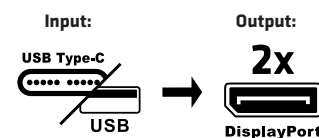

w e connect
Copyright © 2024, Club 3D B.V. www.club-3d.com