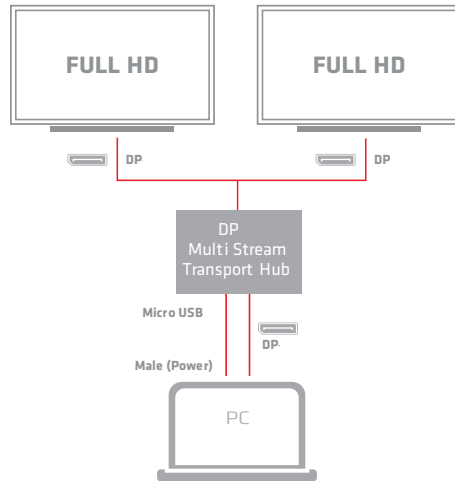

Multi Stream Transport (MST) Hub DisplayPort™ 1.2 Dual Monitor USB Powered

Product Name

Multi Stream Transport (MST) Hub
DisplayPort™ 1.2 Dual Monitor
USB Powered

Product Series

Video Splitters

Itemcode

CSV-6200

EAN code

8719214470906

UPC code

841615101092

Description:

The Club3D senseVision MST Hubs utilise Multi Stream Transport, a unique DisplayPort™ 1.2 feature that creates the ability to transport multiple independent uncompressed display (and audio) streams over a single cable, supporting protected content and high performance applications such as 3D gaming. This enables the use of multiple monitors connected by MST hub configuration. The Club3D MST Hubs is able to distribute those video streams to the connected screens. The Club3D MST Hubs do not increase the bandwidth of the DisplayPort™ 1.2 output of the source system, but it enables the optimal use of it. The CSV-6200 is Plug & Play and does not require any driver installation.

Note: When using a DisplayPort™ 1.1 video card the MST hub will act as a splitter, automatically mirroring your video source across all displays.

Features:

- Compliant with: DisplayPort™ v1.2a, DisplayPort™ v1.1a, VESA DDM Standard, HDCP V2.0, Display Id, and EDID V1.4
- Supports main link rates of 5.4 Gbps (HBR2), 2.7Gbps (HBR) and 1.62Gbps (RBR) from source
- Input pixel dat a depth 6/8/10/12 bits and supports output pixel format RGB444
- Supports Advanced Wide Eye™ SerDes technology enables high Jitter performance
- Supports AMD Eyefinity™
- Compatible with Microsoft Surface Pro and Intel NUC platforms
- Works with AMD, Nvidia and Intel Graphics solutions

Input:

- DisplayPort™ 1.2 Male
- Micro USB Female for Power

Output:

- 2x DisplayPort™ Female

Other info:

- Hub size: 244 x 49 x 11 mm
- Hub Weight: 54 gr.
- Cable Length USB: 1000 mm
- Cable Weight USB: 22 gr.
- Cable Length DP: 200 mm
- Poly Bag: 160x 240 mm.
- Poly Bag Weight: 9 gr