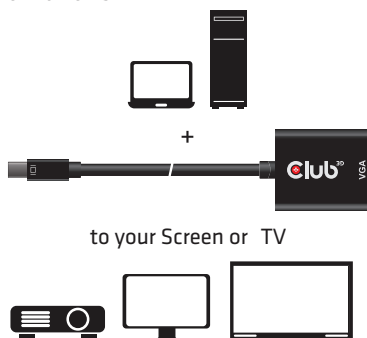

EAN code

8719214471569

UPC code

841615101757

Description:

The Club 3D CAC-2113 is an active MiniDisplayPort™ to VGA signal converter. It enables you to connect your analog VGA Televisions, Monitors or Projectors to your Desktop or Laptop with MiniDisplayPort™ output. The adapter offers hassle free plug and play functionality, so no Driver installation needed and it is powered by the MiniDisplayPort™ output. The MiniDisplayPort™ interface in the adapter consists of two main lanes for DP data, AUX channel, HPD signal and power. The VGA output is compliant to VSIS standard and supports up to WUXGA RB timings. Supports resolutions up to WUXGA 1920x1200p @ 60Hz. The adapter works with AMD, Nvidia and Intel Graphic Solutions.

How it works

OS Support:

- Microsoft Windows 10, 8.1
- Apple OS X

In the box:

- Club 3D CAC-2113 MiniDisplayPort™ to VGA Black Active Adapter M/F

Input:

- MiniDisplayPort™ Male

Output: